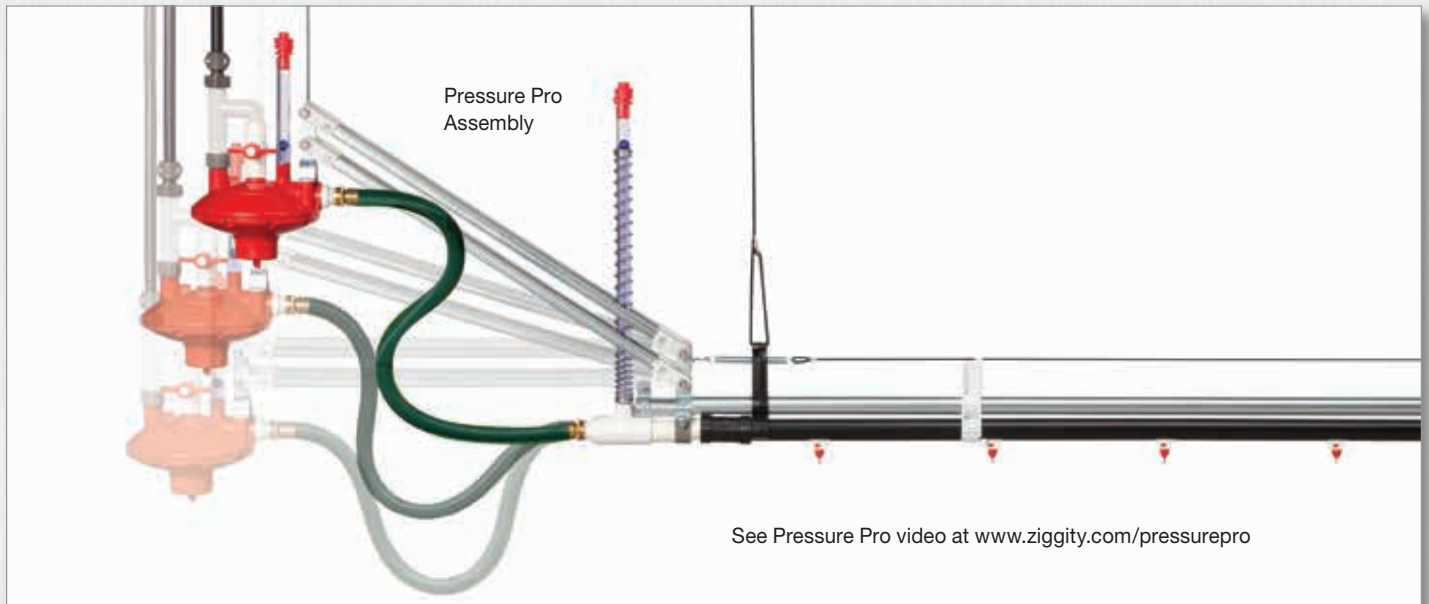

PRESSURE MANAGEMENT TOOL

Improve performance.
Save time. Save money.

**PRESSURE
PRO™**

Pressure Pro makes drinker line pressure management so quick and easy that producers can more effectively manage litter conditions to improve bird performance, while also cutting costly management time from every production cycle.

With Pressure Pro, producers can adjust the pressure of every drinker line at the same time in just seconds. It is so easy that producers can make adjustments as often as desired to optimize litter conditions and bird performance. No more

Pressure Pro: How it works

Regulator never needs adjustment. Pressure Pro at lowest possible position (horizontal) provides a minimum line pressure setting.

As birds grow, elevating the regulator increases line pressure.

Drinker line pressure increases/decreases in direct relationship to the regulator height.

All drinker line regulators are mounted to **A** Pressure Pro assemblies. The winch system cables **B** connect every Pressure Pro assembly in the house to a **C** central winch. Operating the winch manually, or by use of a controller, elevates or lowers every Pressure Pro and Ziggity regulator in the house. This change in regulator elevation increases or decreases the pressure in every drinker line. The same water pressure change is achieved in every line in just seconds.