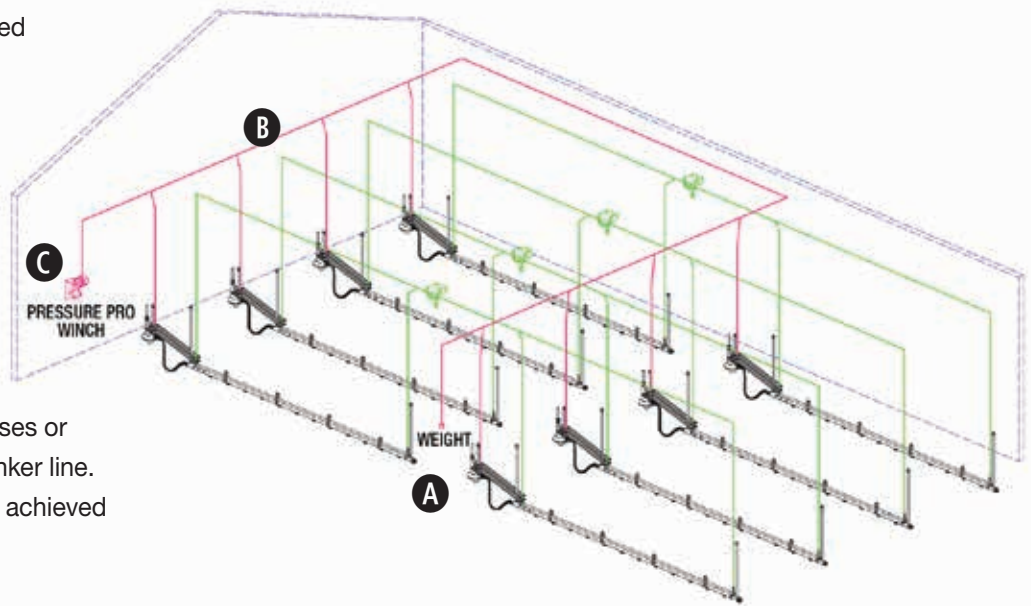

walking the whole house to manage line pressures. This management tool assists producers in more effectively optimizing line pressures so birds receive the water they need while maintaining dry litter throughout the production cycle.

Installing Pressure Pro does not require any other changes to the watering system, and producers can retrofit Pressure Pro to all existing Ziggity floor watering systems.

See the back to see how Pressure Pro works

Pressure Pro: How it works

Regulator never needs adjustment. Pressure Pro at lowest possible position (horizontal) provides a minimum line pressure setting.

As birds grow, elevating the regulator increases line pressure.

Drinker line pressure increases/decreases in direct relationship to the regulator height.

All drinker line regulators are mounted to **A** Pressure Pro assemblies. The winch system cables **B** connect every Pressure Pro assembly in the house to a **C** central winch. Operating the winch manually, or by use of a controller, elevates or lowers every Pressure Pro and Ziggity regulator in the house. This change in regulator elevation increases or decreases the pressure in every drinker line. The same water pressure change is achieved in every line in just seconds.