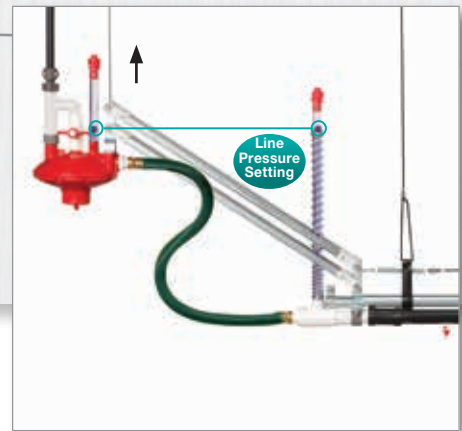

walking the whole house to manage line pressures. This management tool assists producers in more effectively optimizing line pressures so birds receive the water they need while maintaining dry litter throughout the production cycle.

Installing Pressure Pro does not require any other changes to the watering system, and producers can retrofit Pressure Pro to all existing Ziggity floor watering systems.

See the back to see how Pressure Pro works

Pressure Pro: How it works

Regulator never needs adjustment. Pressure Pro at lowest possible position (horizontal) provides a minimum line pressure setting.

As birds grow, elevating the regulator increases line pressure.

Drinker line pressure increases/decreases in direct relationship to the regulator height.

All drinker line regulators are mounted to **A** Pressure Pro assemblies. The winch system cables **B** connect every Pressure Pro assembly in the house to a **C** central winch. Operating the winch manually, or by use of a controller, elevates or lowers every Pressure Pro and Ziggity regulator in the house. This change in regulator elevation increases or decreases the pressure in every drinker line. The same water pressure change is achieved in every line in just seconds.