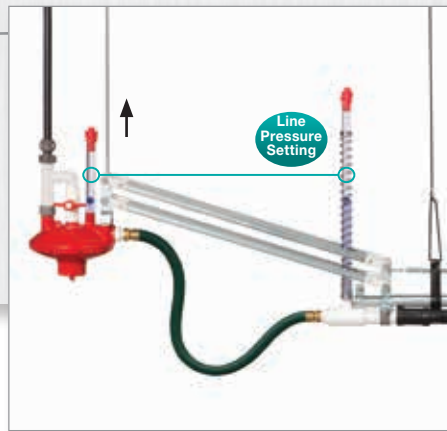

walking the whole house to manage line pressures. This management tool assists producers in more effectively optimizing line pressures so birds receive the water they need while maintaining dry litter throughout the production cycle.

Installing Pressure Pro does not require any other changes to the watering system, and producers can retrofit Pressure Pro to all existing Ziggity floor watering systems.

See the back to see how Pressure Pro works

Pressure Pro: How it works

Regulator never needs adjustment. Pressure Pro at lowest possible position (horizontal) provides a minimum line pressure setting.

As birds grow, elevating the regulator increases line pressure.

Drinker line pressure increases/decreases in direct relationship to the regulator height.

All drinker line regulators are mounted to **A** Pressure Pro assemblies. The winch system cables **B** connect every Pressure Pro assembly in the house to a **C** central winch. Operating the winch manually, or by use of a controller, elevates or lowers every Pressure Pro and Ziggity regulator in the house. This change in regulator elevation increases or decreases the pressure in every drinker line. The same water pressure change is achieved in every line in just seconds.