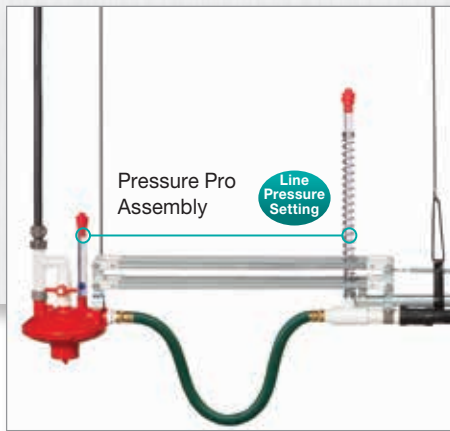

PRESSURE MANAGEMENT TOOL

Improve performance.
Save time. Save money.

**PRESSURE
PRO™**

Pressure Pro makes drinker line pressure management so quick and easy that producers can more effectively manage litter conditions to improve bird performance, while also cutting costly management time from every production cycle.

With Pressure Pro, producers can adjust the pressure of every drinker line at the same time in just seconds. It is so easy that producers can make adjustments as often as desired to optimize litter conditions and bird performance. No more

Pressure Pro: How it works

Regulator never needs adjustment. Pressure Pro at lowest possible position (horizontal) provides a minimum line pressure setting.

As birds grow, elevating the regulator increases line pressure.

Drinker line pressure increases/decreases in direct relationship to the regulator height.

All drinker line regulators are mounted to **A** Pressure Pro assemblies. The winch system cables **B** connect every Pressure Pro assembly in the house to a **C** central winch. Operating the winch manually, or by use of a controller, elevates or lowers every Pressure Pro and Ziggity regulator in the house. This change in regulator elevation increases or decreases the pressure in every drinker line. The same water pressure change is achieved in every line in just seconds.