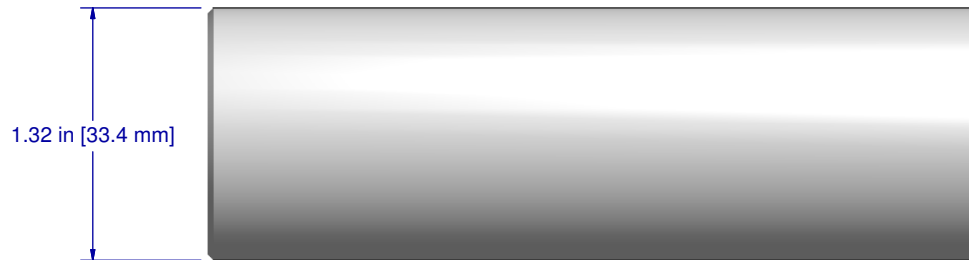

ACE PIPE - BLACK

PART NR. 260 - PIPE CONNECTOR: ACE - WHITE

BIG ACE / BIG Z PIPE - BLACK

PART NR. 896 - PIPE CONNECTOR: BIG ACE - BLACK

1" PVC PIPE - WHITE

PART NR. 2762 - PIPE CONNECTOR: 1" PVC - WHITE

ACE PIPE - BLACK

PART NR. 260 - PIPE CONNECTOR: ACE - WHITE

BIG ACE / BIG Z PIPE - BLACK

PART NR. 896 - PIPE CONNECTOR: BIG ACE - BLACK

1" PVC PIPE - WHITE

PART NR. 2762 - PIPE CONNECTOR: 1" PVC - WHITE

WWW.ZIGGITY.COM

PIPE CONNECTOR TO PIPE INTERFACE: 260
896 & 2672