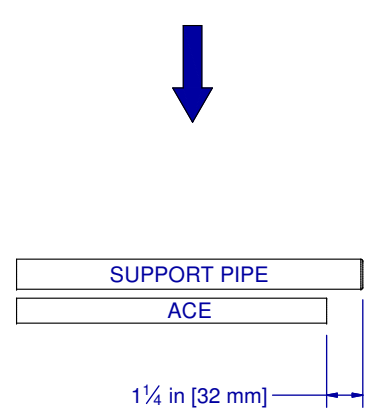

REGULATOR

**FLUSH END BIG ACE /
BIG Z / 1" PVC**

FLUSH END ACE

INSTALLATION INSTRUCTIONS: REGULATOR AND
END ASSEMBLY TO BIG ACE / BIG Z / ACE PIPE

DATE: 12-12-12 REVISION: 3

PART NR.:
GL1081