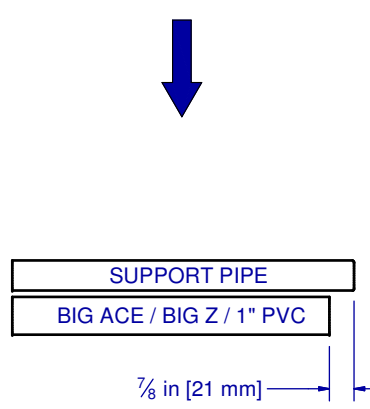

REGULATOR

**FLUSH END BIG ACE /
BIG Z / 1" PVC**

FLUSH END ACE

INSTALLATION INSTRUCTIONS: REGULATOR AND
END ASSEMBLY TO BIG ACE / BIG Z / ACE PIPE

DATE: 12-12-12 REVISION: 3

PART NR.:
GL1081