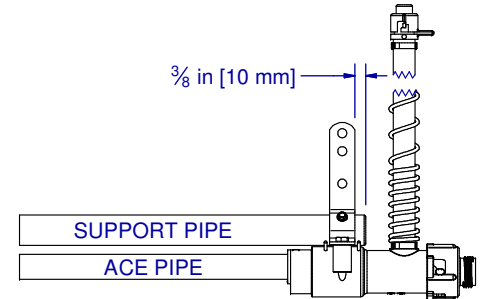

REGULATOR

**FLUSH END BIG ACE /
BIG Z / 1" PVC**

FLUSH END ACE

INSTALLATION INSTRUCTIONS: REGULATOR AND
END ASSEMBLY TO BIG ACE / BIG Z / ACE PIPE

DATE: 12-12-12 REVISION: 3

PART NR.:
GL1081