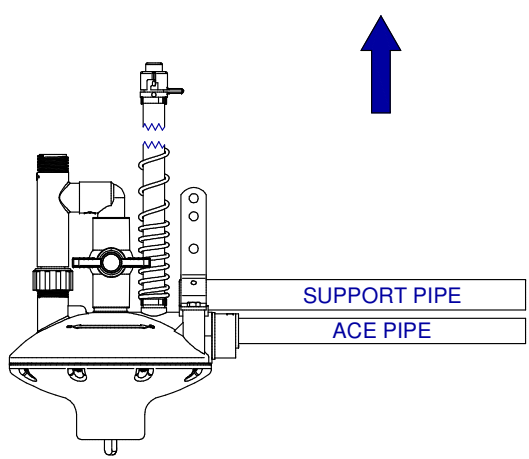

REGULATOR

**FLUSH END BIG ACE /
BIG Z / 1" PVC**

FLUSH END ACE

INSTALLATION INSTRUCTIONS: REGULATOR AND
END ASSEMBLY TO BIG ACE / BIG Z / ACE PIPE

DATE: 12-12-12 REVISION: 3

PART NR.:
GL1081