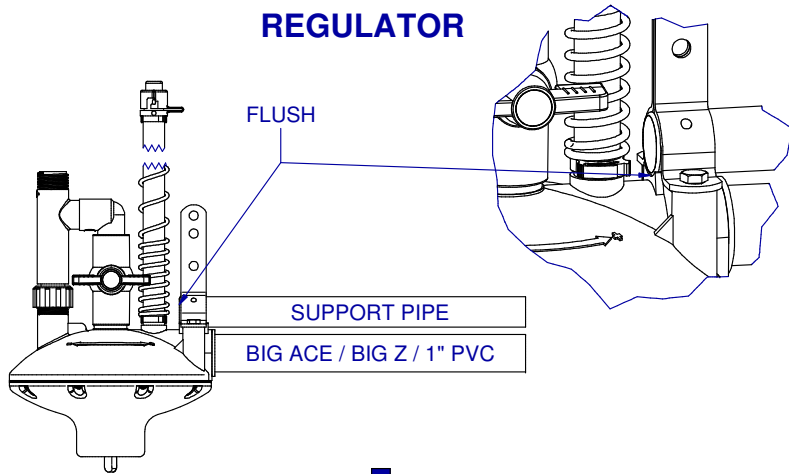

REGULATOR

**FLUSH END BIG ACE /
BIG Z / 1" PVC**

FLUSH END ACE

INSTALLATION INSTRUCTIONS: REGULATOR AND
END ASSEMBLY TO BIG ACE / BIG Z / ACE PIPE

DATE: 12-12-12 REVISION: 3

PART NR.:
GL1081