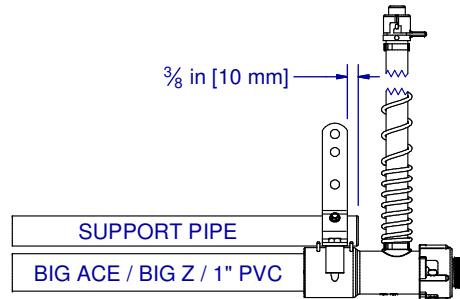

REGULATOR

**FLUSH END BIG ACE /
BIG Z / 1" PVC**

FLUSH END ACE

INSTALLATION INSTRUCTIONS: REGULATOR AND
END ASSEMBLY TO BIG ACE / BIG Z / ACE PIPE

DATE: 12-12-12 REVISION: 3

PART NR.:
GL1081