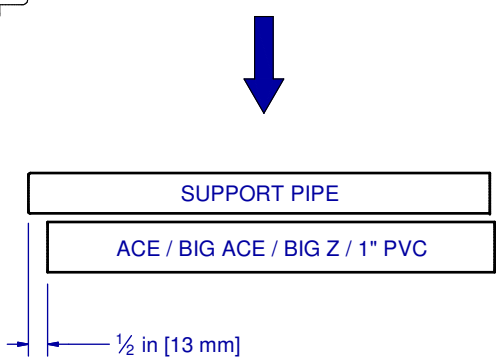

REGULATOR

**FLUSH END BIG ACE /
BIG Z / 1" PVC**

FLUSH END ACE

INSTALLATION INSTRUCTIONS: REGULATOR AND
END ASSEMBLY TO BIG ACE / BIG Z / ACE PIPE

DATE: 12-12-12 REVISION: 3

PART NR.:
GL1081